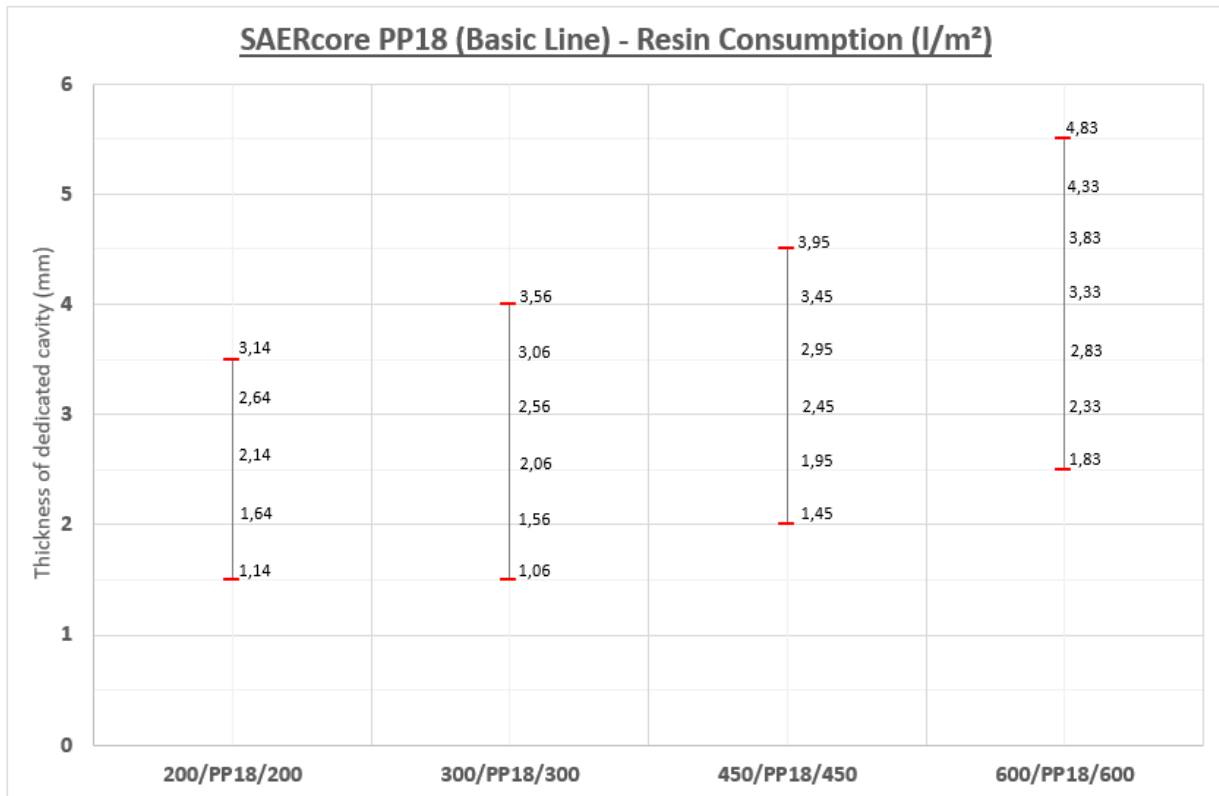

**SAERcore®**

**RESIN CONSUMPTION**

**SAERcore PP13 – Resin Consumption (l/m<sup>2</sup>)**

More about **SAERcore**  
[www.saertex.com/saercore](http://www.saertex.com/saercore)

**REINFORCING YOUR IDEAS**

## SAERcore PP18 (Basic Line) – Resin Consumption (l/m<sup>2</sup>)

## SAERcore PP25 – Resin Consumption (l/m<sup>2</sup>)

More about **SAERcore**  
[www.saertex.com/saercore](http://www.saertex.com/saercore)

REINFORCING YOUR IDEAS