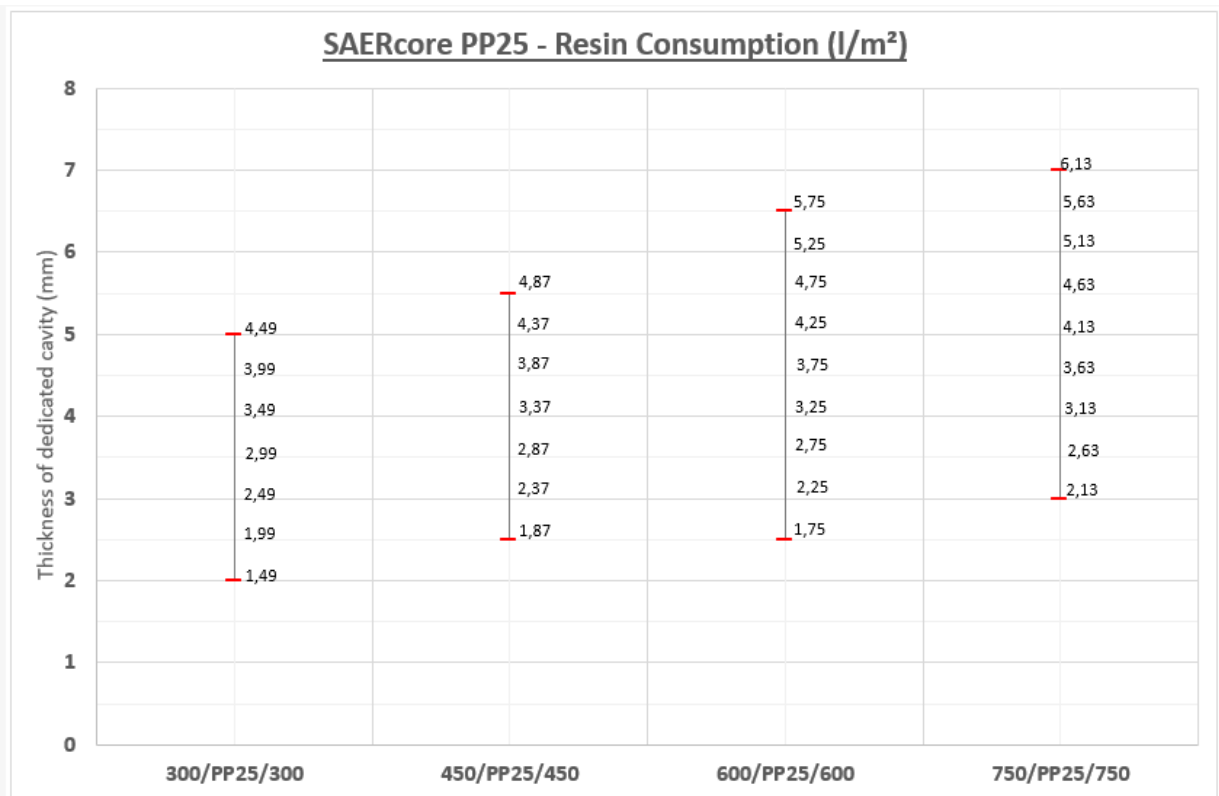

**SAERcore®**

**RESIN CONSUMPTION**

**SAERcore PP13 – Resin Consumption (l/m<sup>2</sup>)**

More about **SAERcore**  
[www.saertex.com/saercore](http://www.saertex.com/saercore)

**REINFORCING YOUR IDEAS**

## SAERcore PP18 (Basic Line) – Resin Consumption (l/m<sup>2</sup>)

## SAERcore PP25 – Resin Consumption (l/m<sup>2</sup>)

More about **SAERcore**  
[www.saertex.com/saercore](http://www.saertex.com/saercore)

REINFORCING YOUR IDEAS