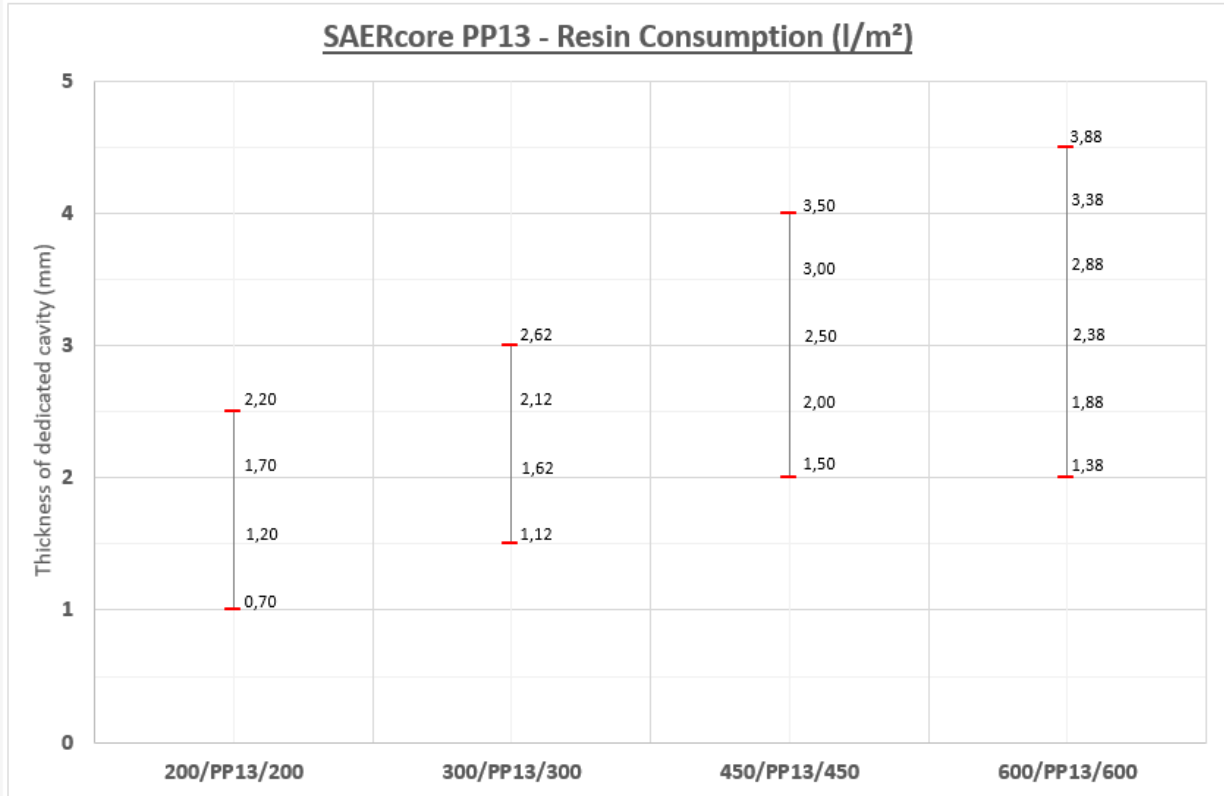

**SAERcore®**

**RESIN CONSUMPTION**

**SAERcore PP13 – Resin Consumption (l/m<sup>2</sup>)**

More about **SAERcore**  
[www.saertex.com/saercore](http://www.saertex.com/saercore)

**REINFORCING YOUR IDEAS**

## SAERcore PP18 (Basic Line) – Resin Consumption (l/m<sup>2</sup>)

## SAERcore PP25 – Resin Consumption (l/m<sup>2</sup>)

More about **SAERcore**  
[www.saertex.com/saercore](http://www.saertex.com/saercore)

REINFORCING YOUR IDEAS